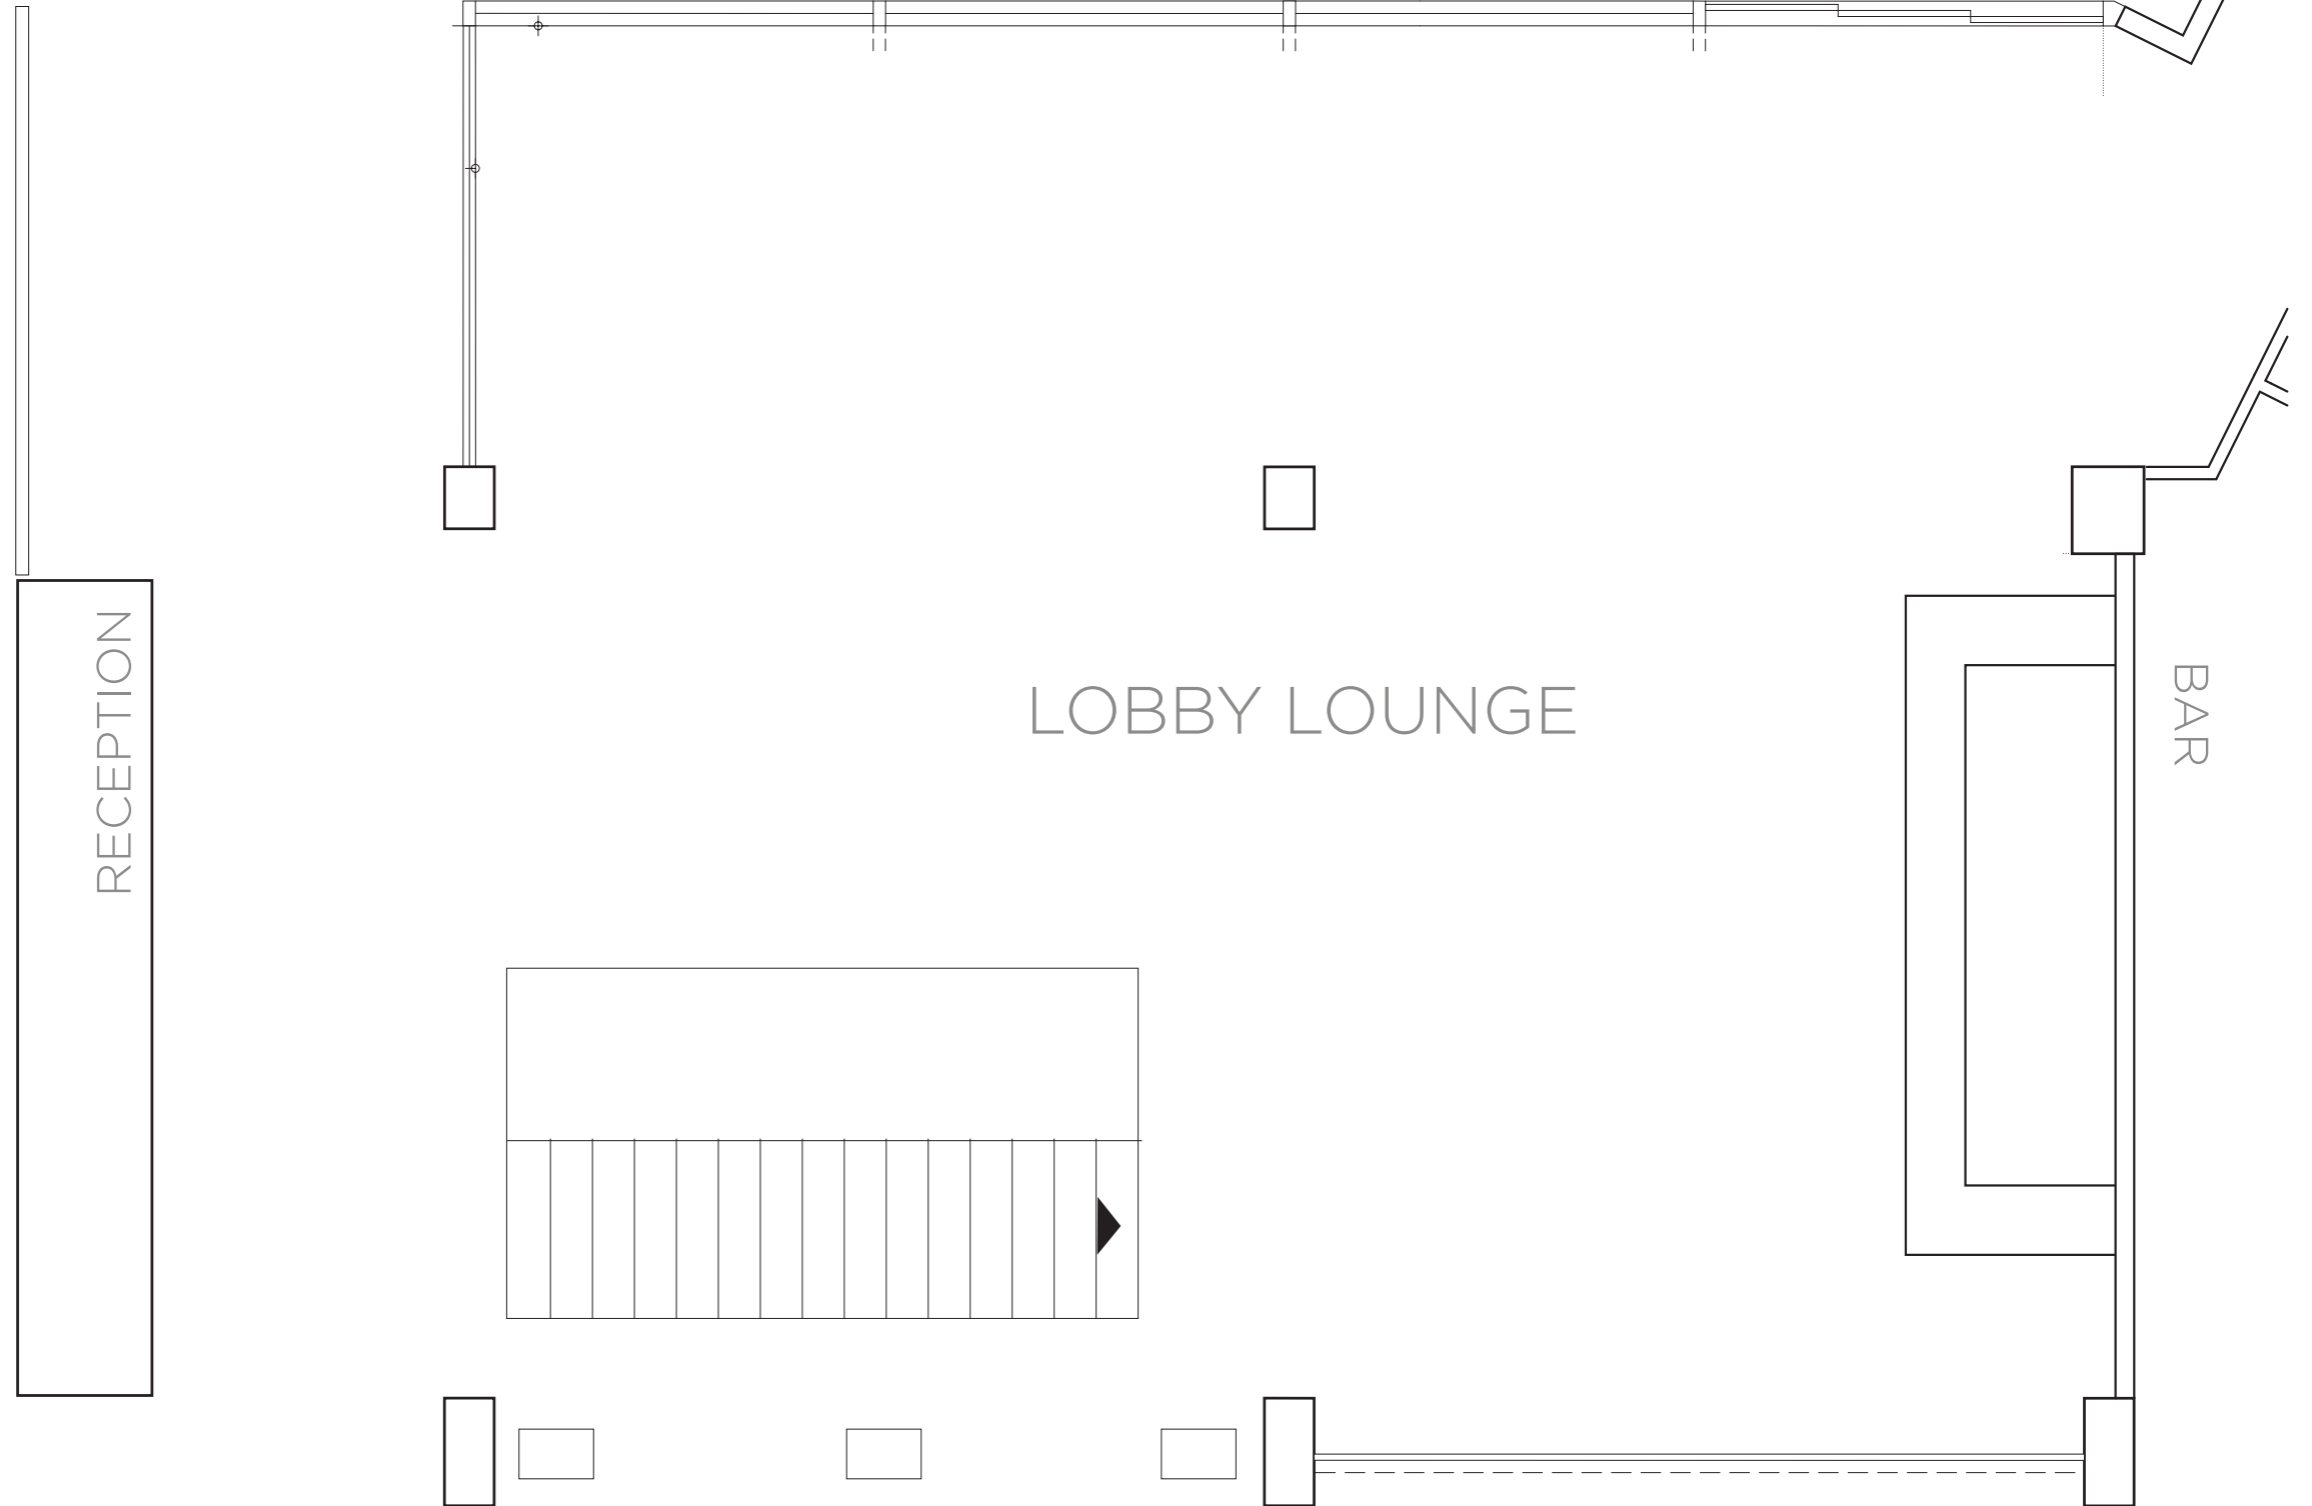

GALAXY HOTEL
I R A K L I O

MEETINGS & EVENTS