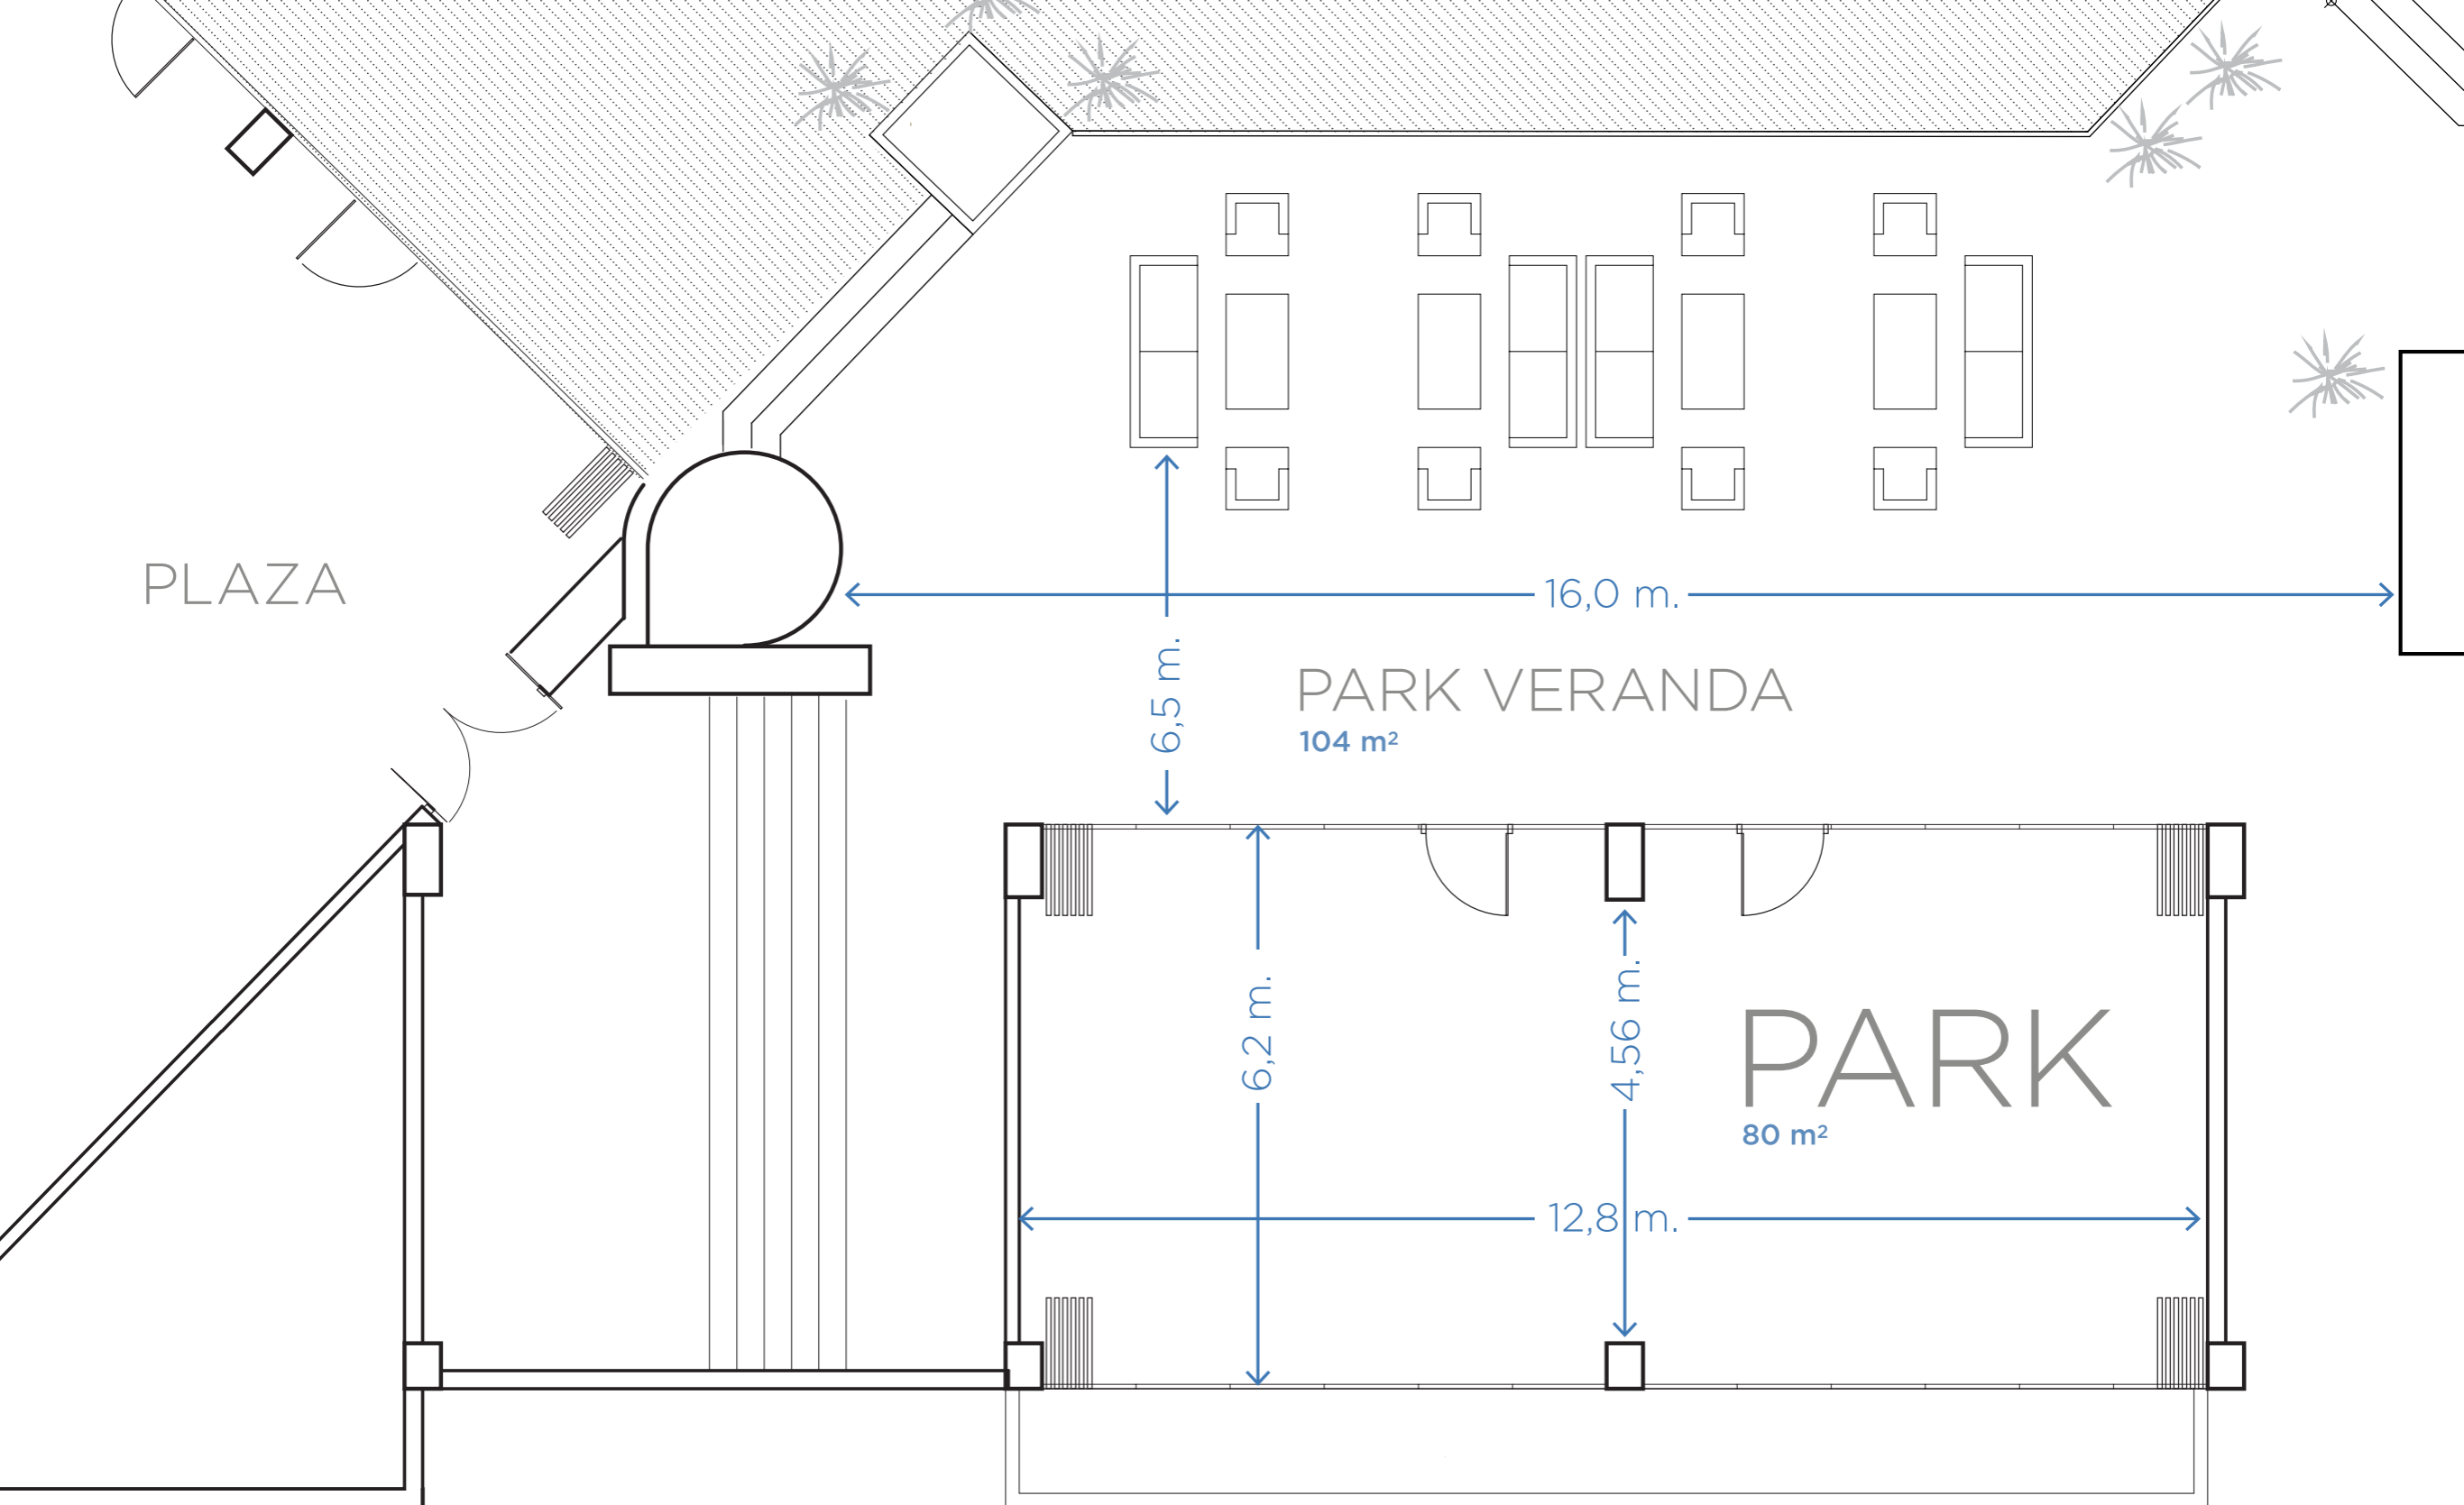

GALAXY HOTEL
I R A K L I O

CAPACITY
‡65 (restaurant tables)

MEETINGS & EVENTS

GALAXY HOTEL
I R A K L I O

MEETINGS & EVENTS

GALAXY HOTEL
I R A K L I O

MEETINGS & EVENTS

	ROUND TABLES	COCKTAIL
UPPER DECK	20	30
POOL DECK	96	180
PARK VERANDA	60	150
VETRI LOWER VERANDA	40	70
VETRI UPPER VERANDA	24	40
BALLROOM VERANDA	48	50

GALAXY HOTEL
I R A K L I O

MEETINGS & EVENTS

PARK VERANDA CAPACITY

† 60 (round tables)

† 150 (cocktail)

PARK CAPACITY

† 80 (theatre)

† 42 (classroom)

† 33 (U-shape)

MEETINGS & EVENTS

GALAXY HOTEL
I R A K L I O