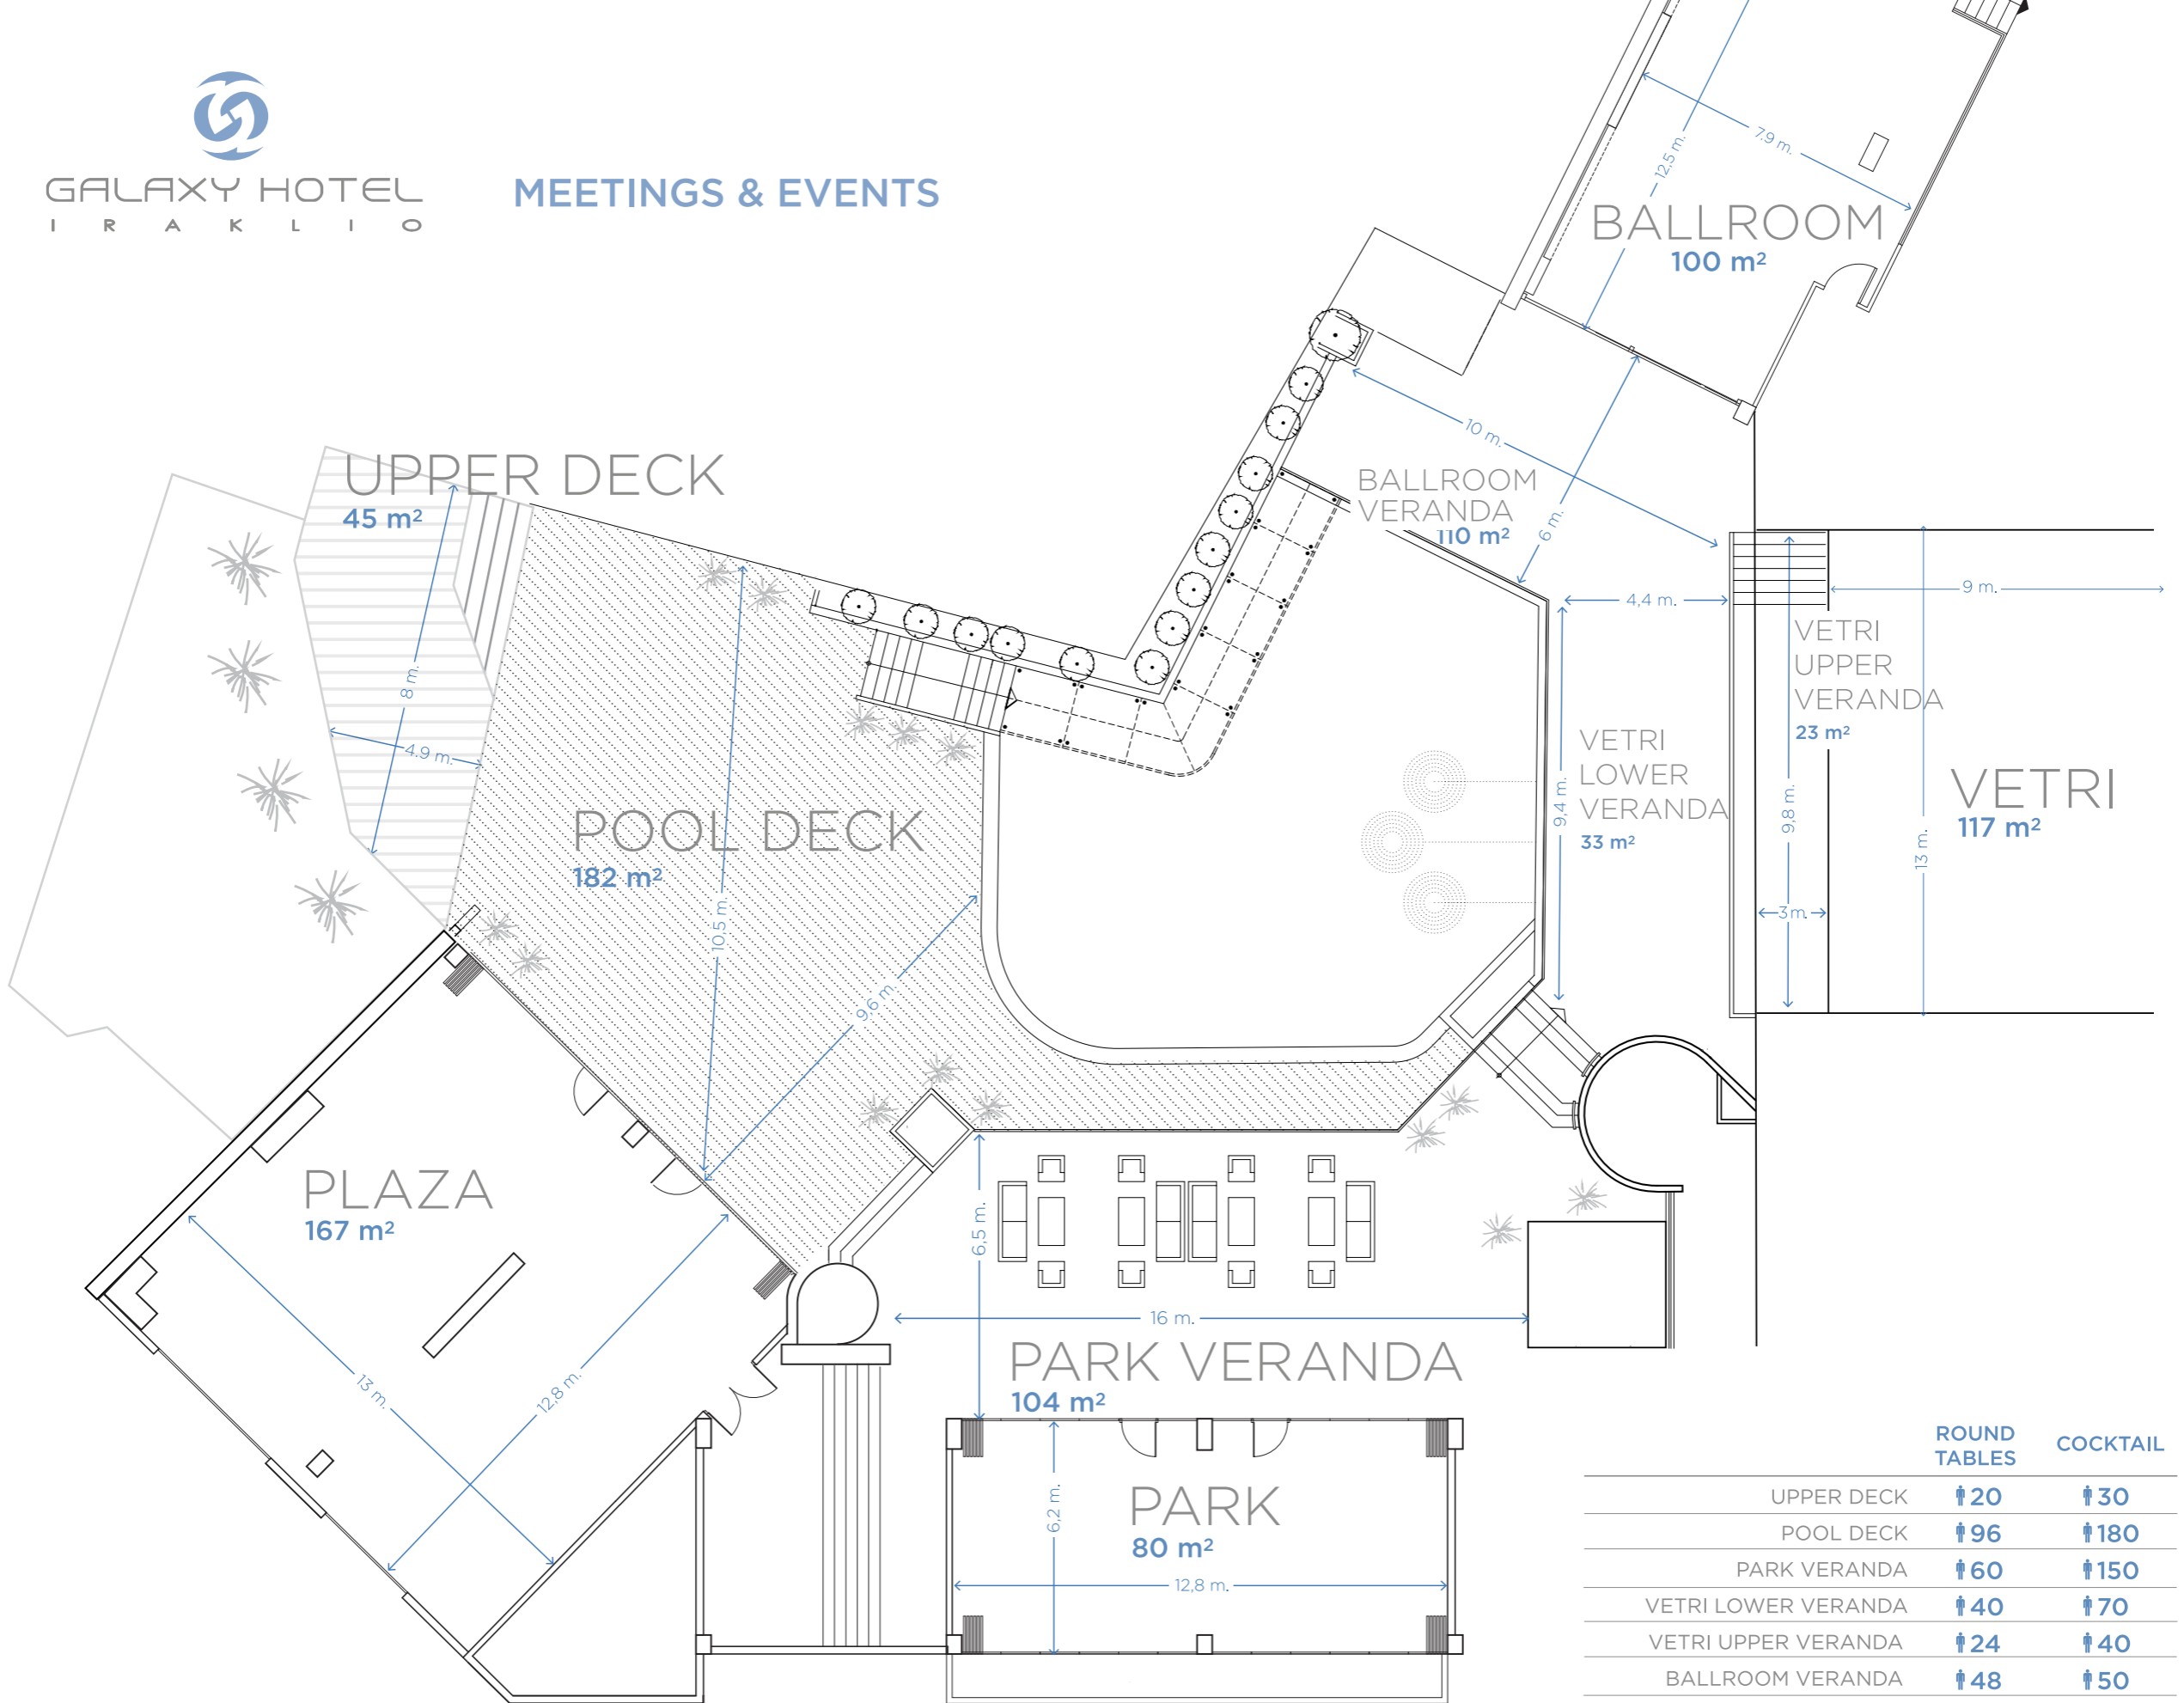

PHAEDRA I/II, each:
CAPACITY **↑50 (theatre) / ↑24 (classroom) / ↑15 (U-shape) / ↑20 (round tables)**

GALAXY HOTEL MEETINGS & EVENTS
I R A K L I O

CAPACITY	THEATRE	BOARDROOM
MEZZO I	↑18	↑8
MEZZO II	↑49	↑18
MEZZO III	↑28	↑12

GALAXY HOTEL
I R A K L I O

CAPACITY
‡65 (restaurant tables)

MEETINGS & EVENTS

GALAXY HOTEL
I R A K L I O

MEETINGS & EVENTS

GALAXY HOTEL
I R A K L I O

MEETINGS & EVENTS

	ROUND TABLES	COCKTAIL
UPPER DECK	20	30
POOL DECK	96	180
PARK VERANDA	60	150
VETRI LOWER VERANDA	40	70
VETRI UPPER VERANDA	24	40
BALLROOM VERANDA	48	50

GALAXY HOTEL
I R A K L I O

MEETINGS & EVENTS

PARK VERANDA CAPACITY

† 60 (round tables)

† 150 (cocktail)

PARK CAPACITY

† 80 (theatre)

† 42 (classroom)

† 33 (U-shape)

MEETINGS & EVENTS

GALAXY HOTEL
I R A K L I O