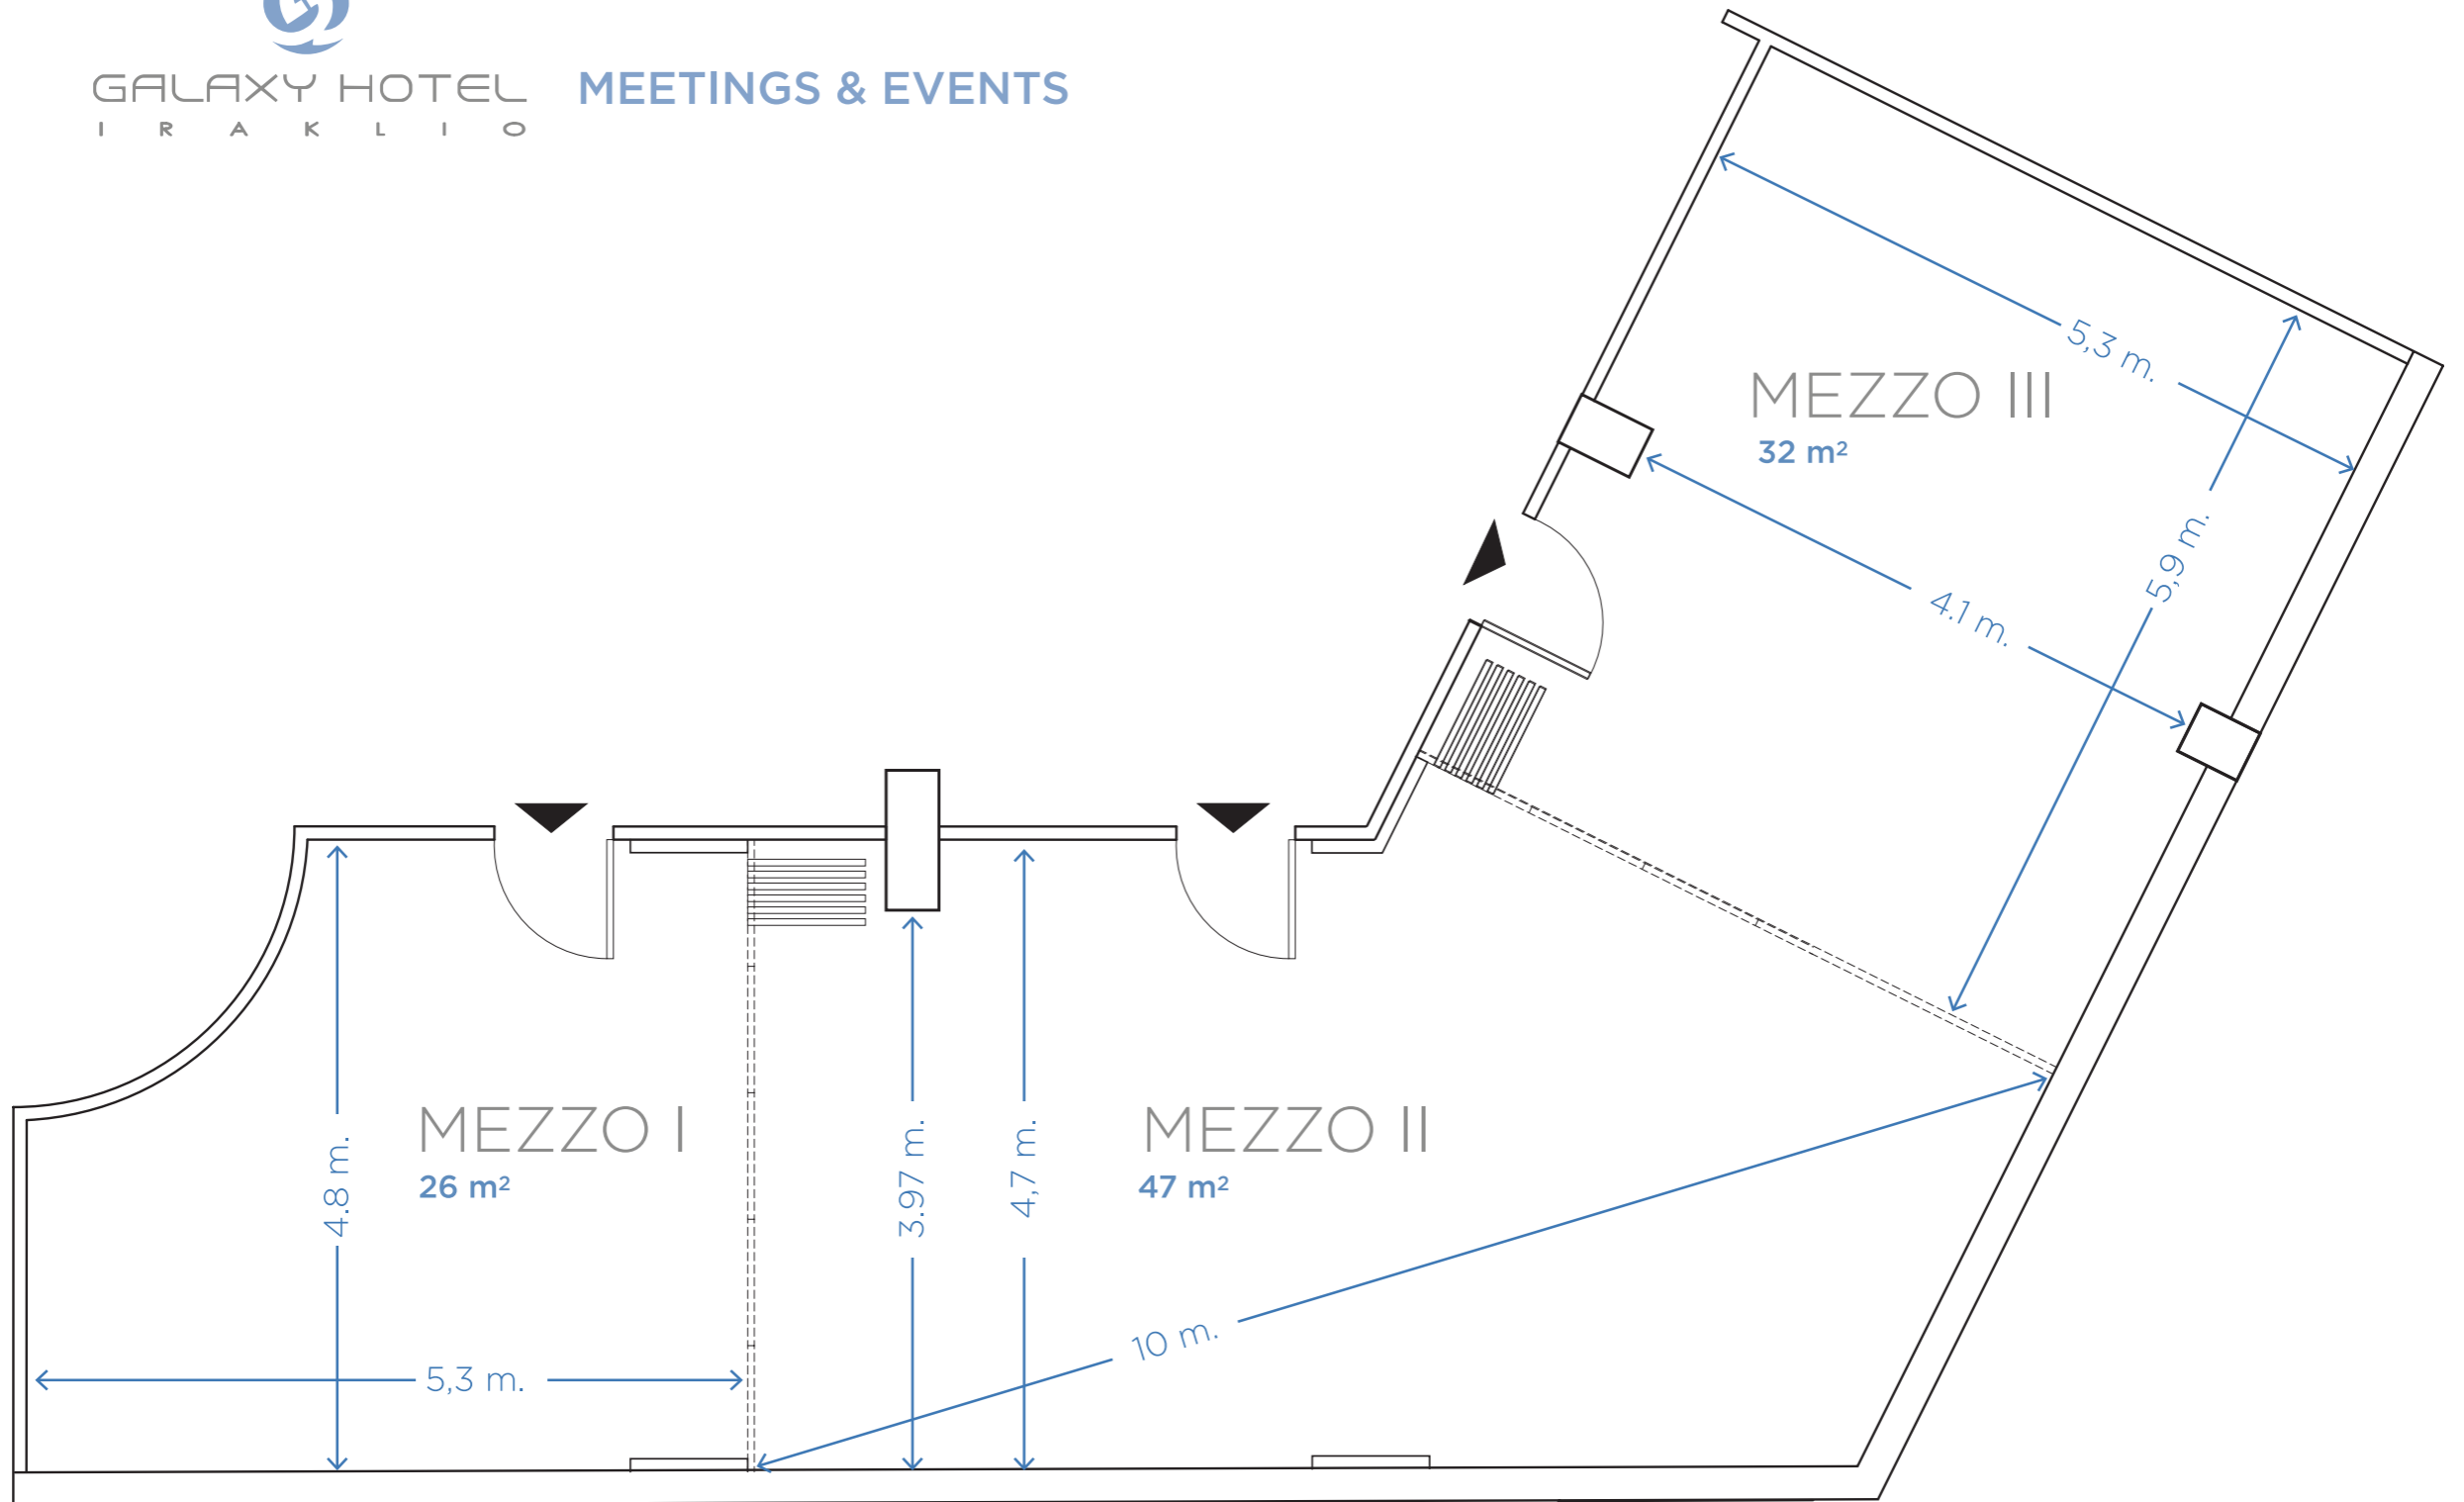

PHAEDRA I/II, each:
CAPACITY **↑50 (theatre) / ↑24 (classroom) / ↑15 (U-shape) / ↑20 (round tables)**

GALAXY HOTEL MEETINGS & EVENTS
I R A K L I O

CAPACITY	THEATRE	BOARDROOM
MEZZO I	↑18	↑8
MEZZO II	↑49	↑18
MEZZO III	↑28	↑12

BALLROOM
100 m²

- CAPACITY
- † 120 (theatre)
 - † 54 (classroom)
 - † 42 (U-shape)
 - † 60 (round tables)
 - † 120 (cocktail)

GALAXY HOTEL
I R A K L I O

MEETINGS & EVENTS

CAPACITY

†136 (theatre)

†84 (classroom)

GALAXY HOTEL
I R A K L I O

MEETINGS & EVENTS

PARK VERANDA CAPACITY

† 60 (round tables)

† 150 (cocktail)

PARK CAPACITY

† 80 (theatre)

† 42 (classroom)

† 33 (U-shape)

MEETINGS & EVENTS

GALAXY HOTEL
I R A K L I O