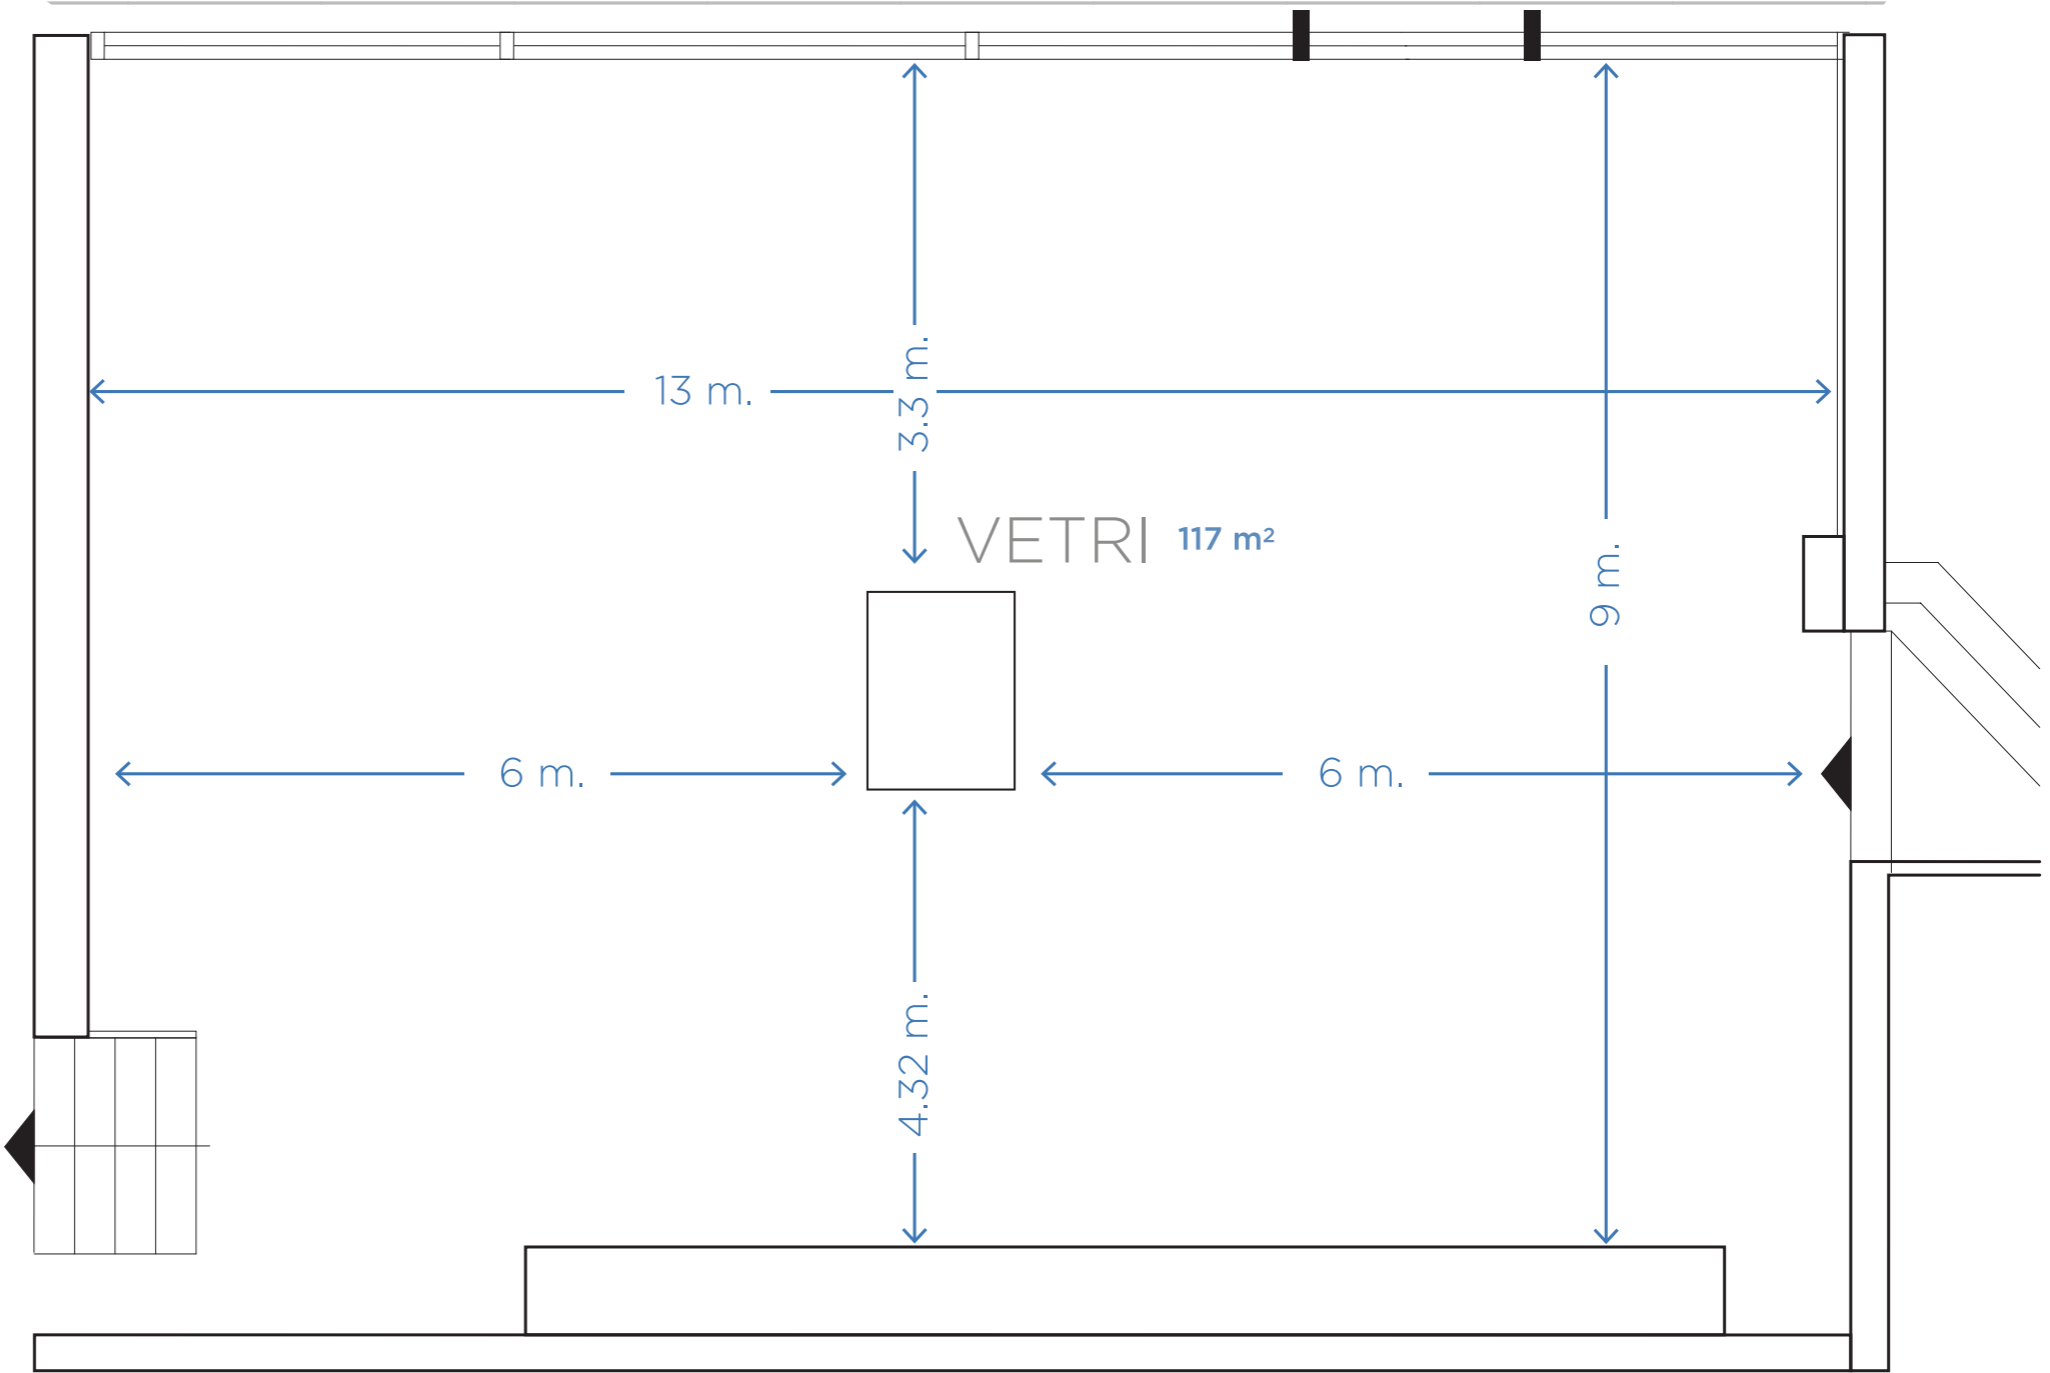

PHAEDRA I/II, each:
CAPACITY **↑50 (theatre) / ↑24 (classroom) / ↑15 (U-shape) / ↑20 (round tables)**

GALAXY HOTEL MEETINGS & EVENTS
I R A K L I O

CAPACITY	THEATRE	BOARDROOM
MEZZO I	↑18	↑8
MEZZO II	↑49	↑18
MEZZO III	↑28	↑12

BALLROOM
100 m²

- CAPACITY
- † 120 (theatre)
 - † 54 (classroom)
 - † 42 (U-shape)
 - † 60 (round tables)
 - † 120 (cocktail)

GALAXY HOTEL
I R A K L I O

MEETINGS & EVENTS

CAPACITY

†136 (theatre)

†84 (classroom)