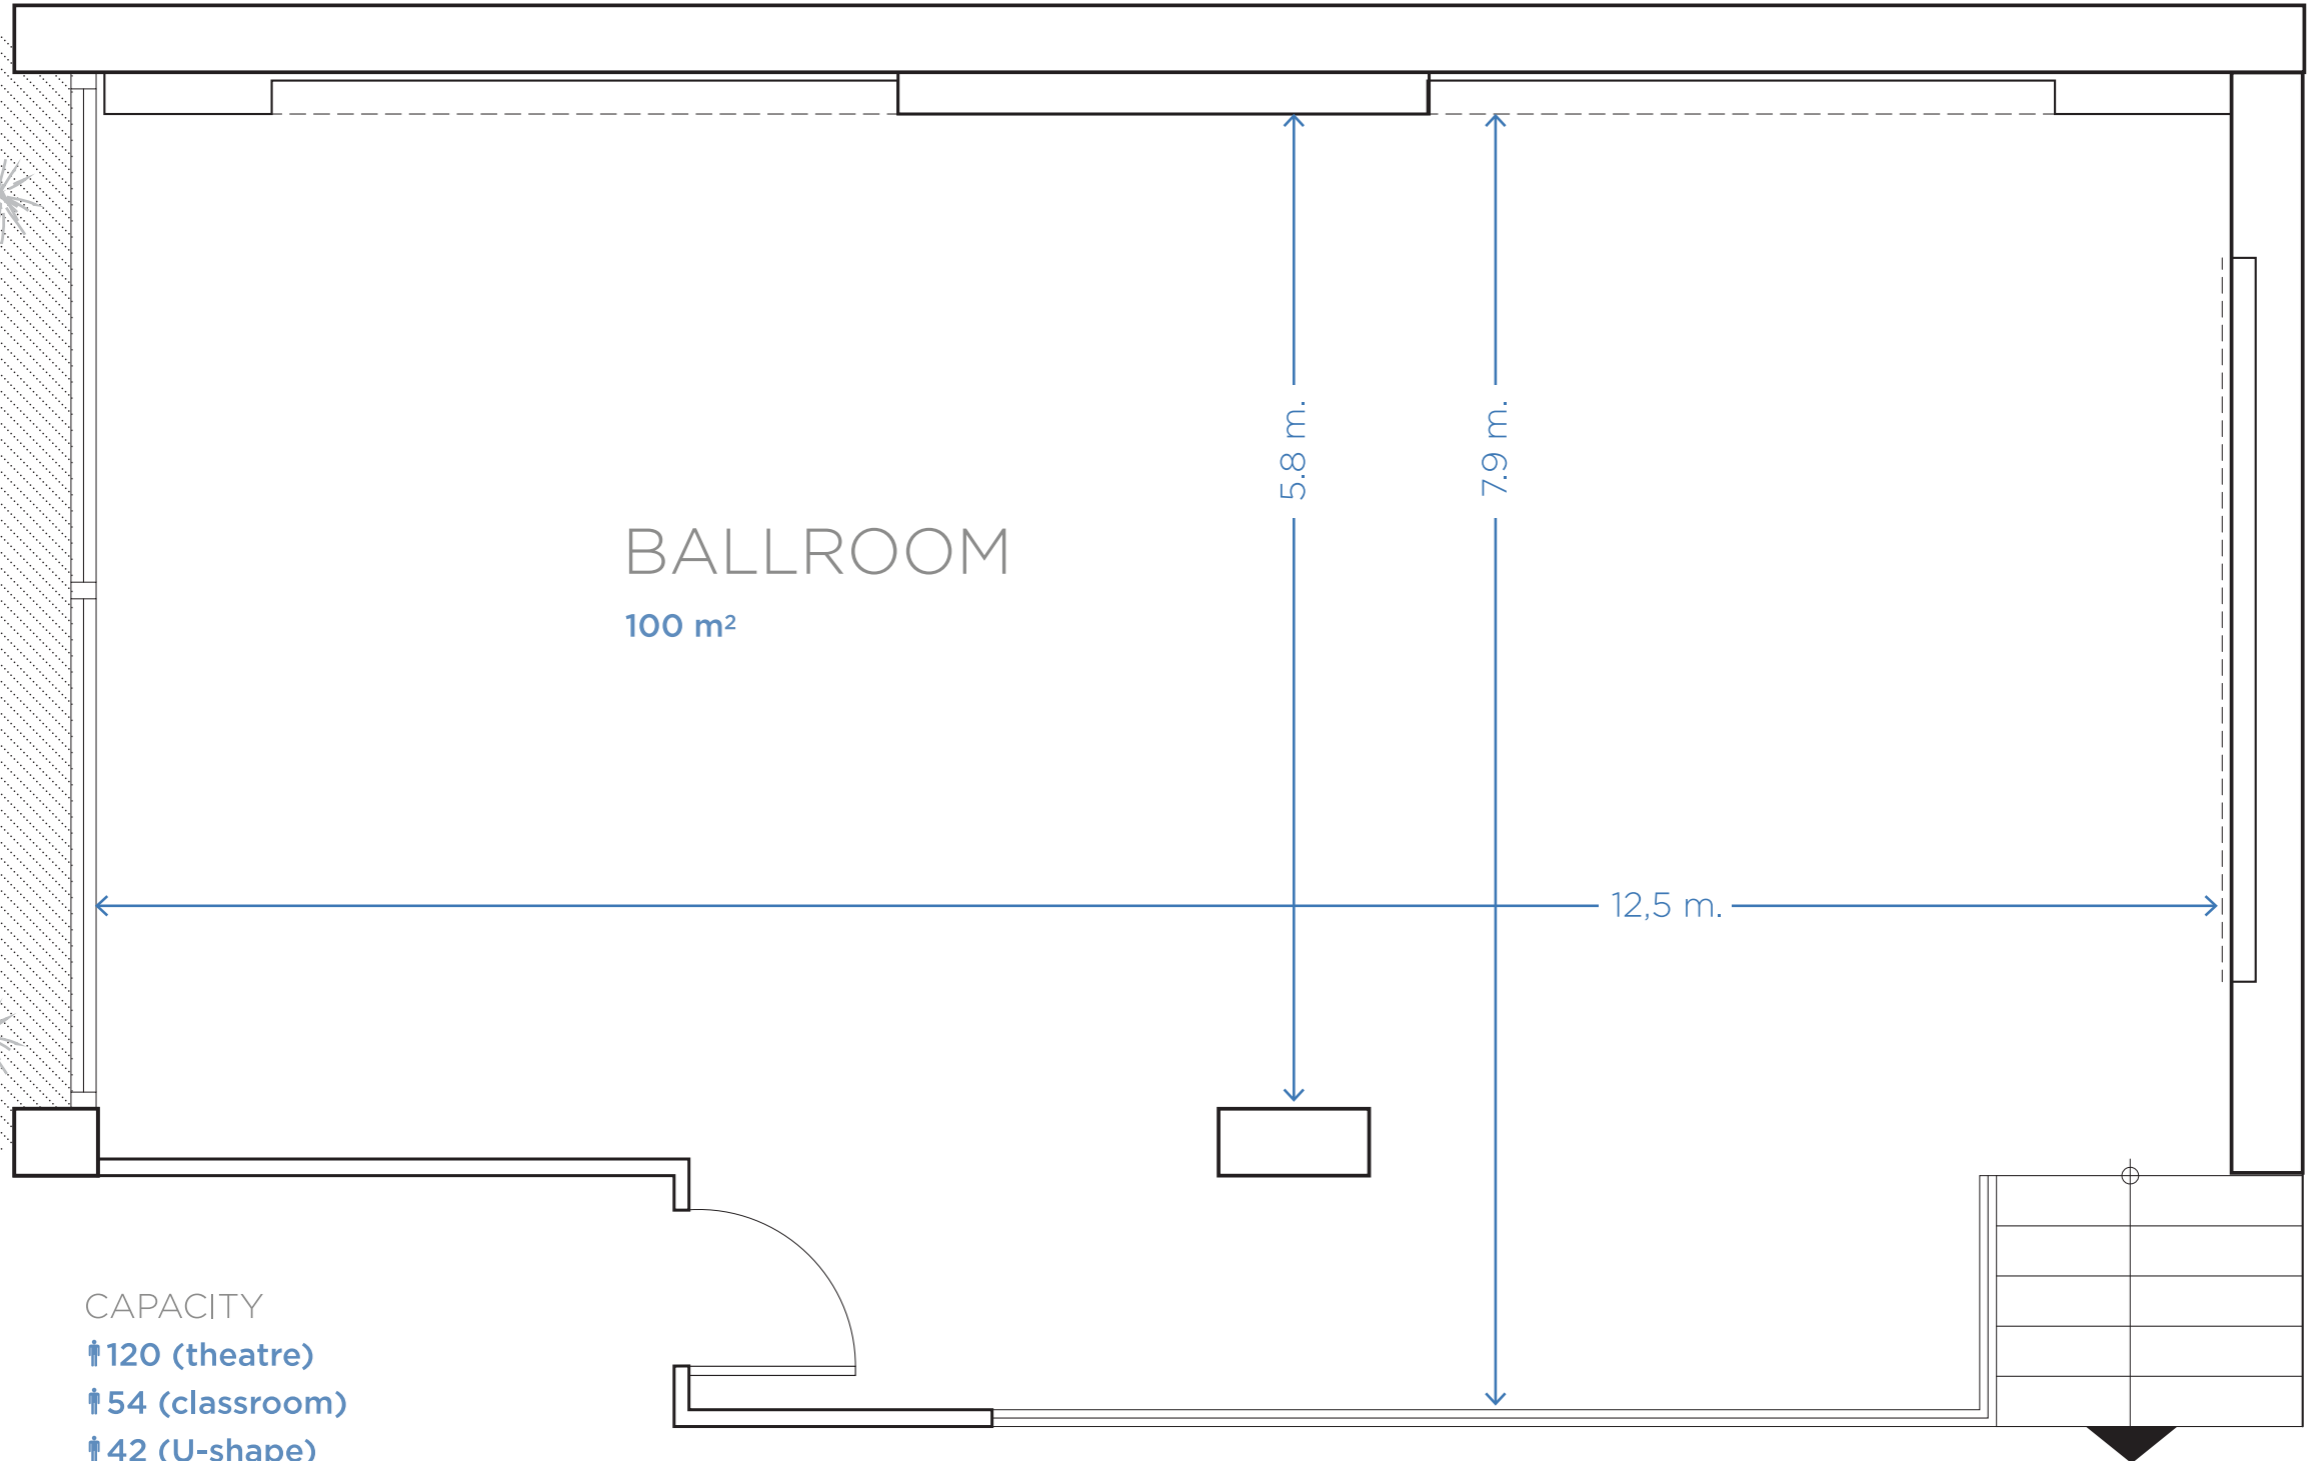

PHAEDRA I/II, each:
CAPACITY **↑50 (theatre) / ↑24 (classroom) / ↑15 (U-shape) / ↑20 (round tables)**

GALAXY HOTEL MEETINGS & EVENTS
I R A K L I O

CAPACITY	THEATRE	BOARDROOM
MEZZO I	↑18	↑8
MEZZO II	↑49	↑18
MEZZO III	↑28	↑12

BALLROOM
100 m²

- CAPACITY
- † 120 (theatre)
 - † 54 (classroom)
 - † 42 (U-shape)
 - † 60 (round tables)
 - † 120 (cocktail)

GALAXY HOTEL
I R A K L I O

MEETINGS & EVENTS

CAPACITY

†136 (theatre)

†84 (classroom)

† 33 (U-shape)

MEETINGS & EVENTS

GALAXY HOTEL
I R A K L I O