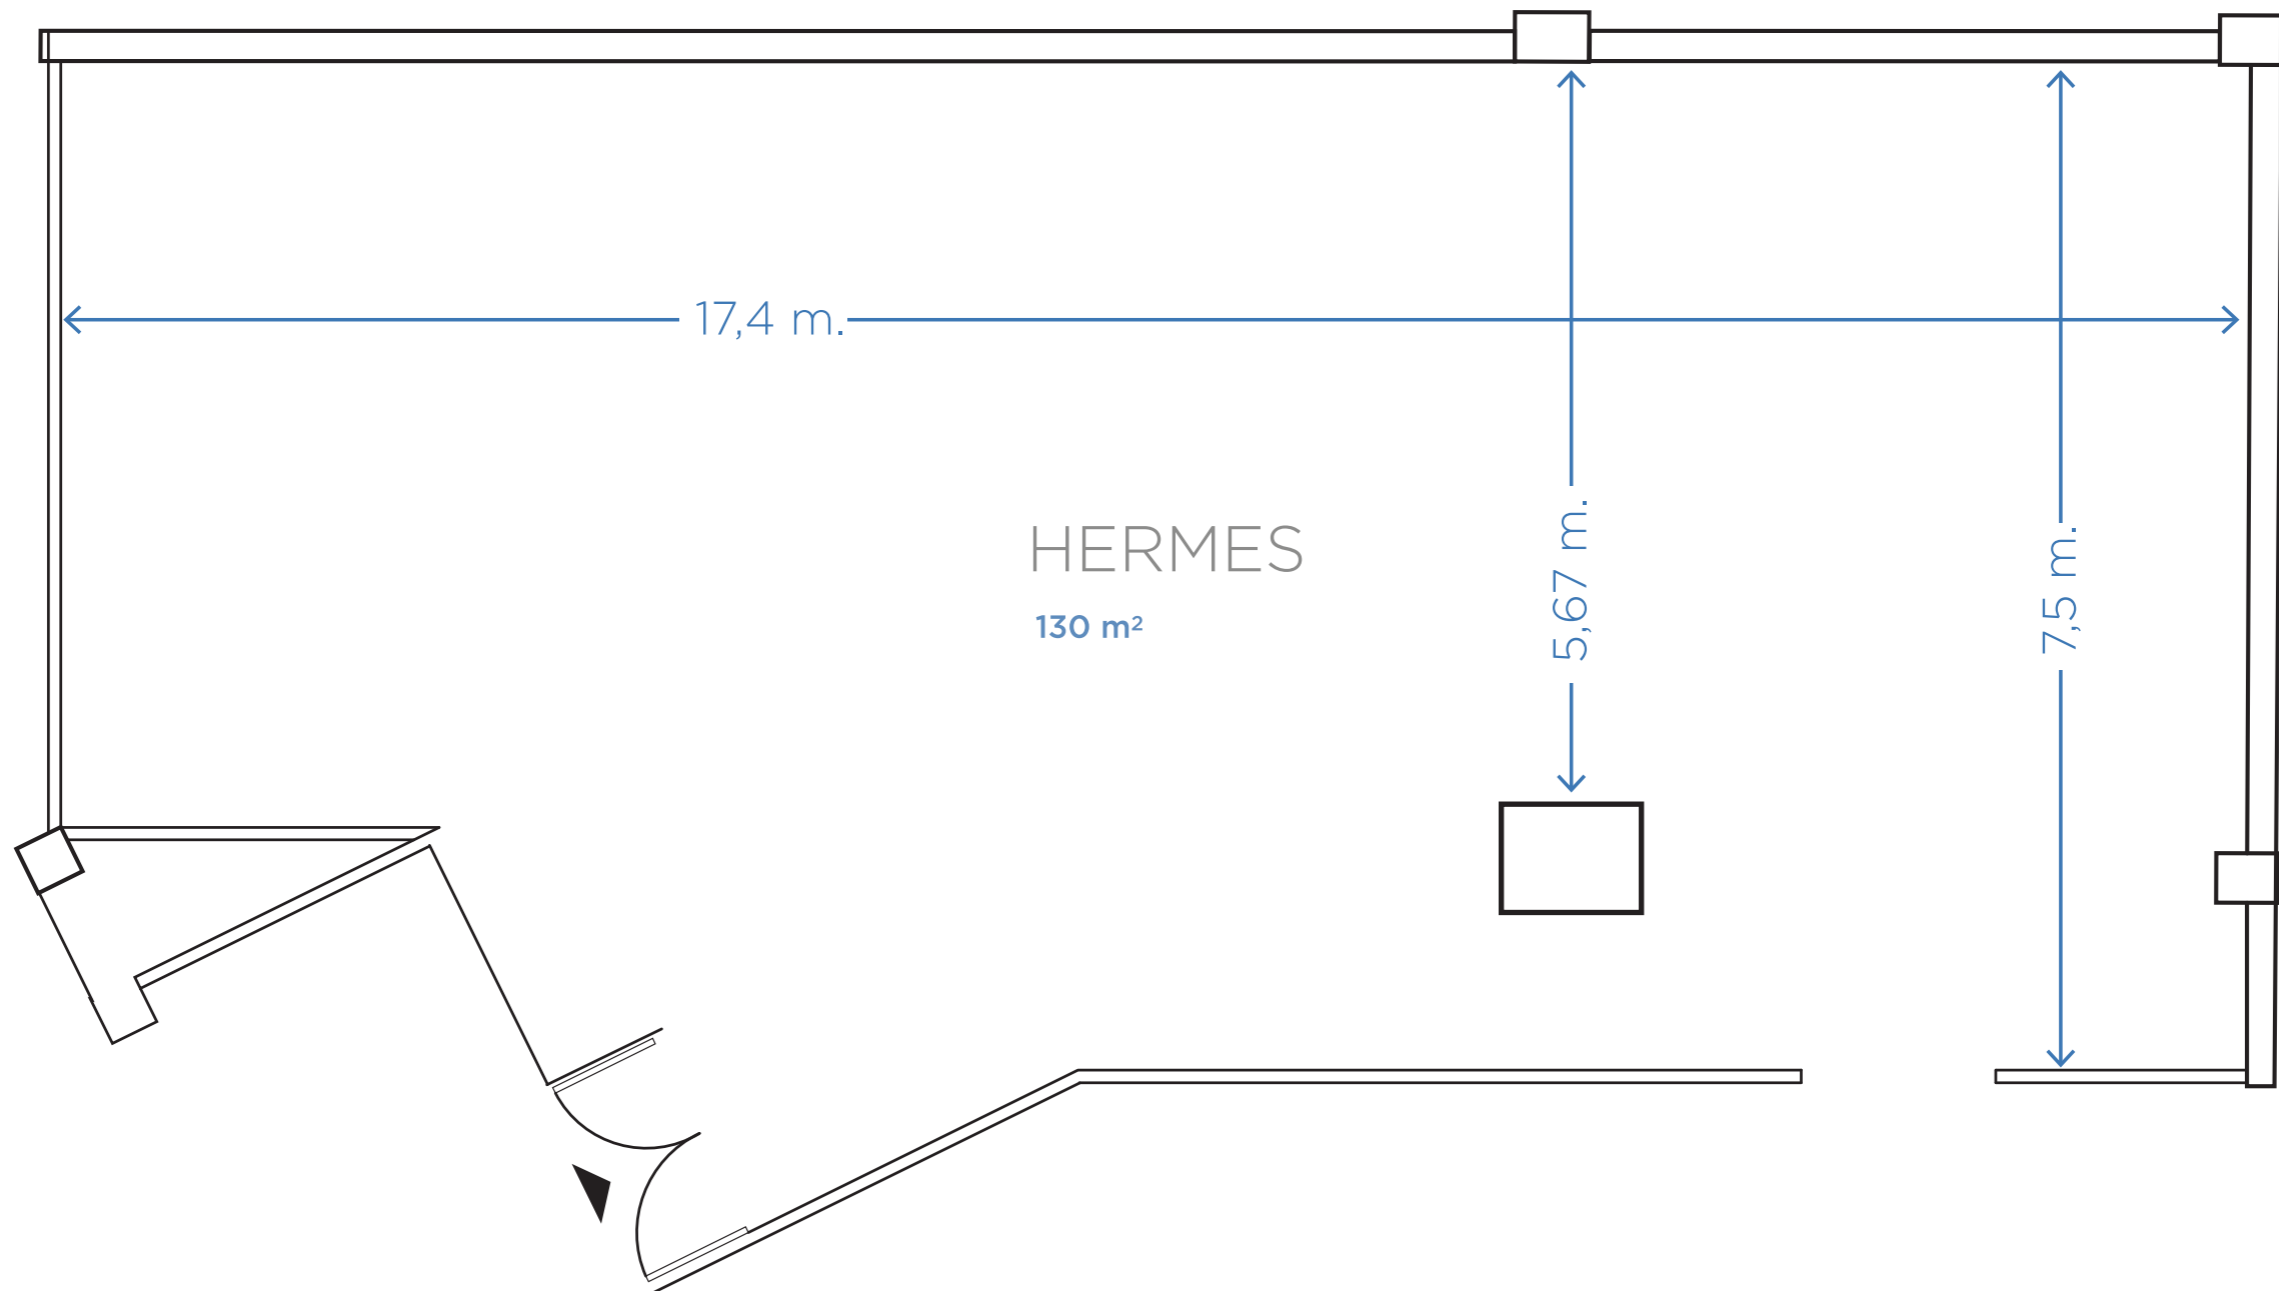

PHAEDRA I/II, each:
CAPACITY **↑50 (theatre) / ↑24 (classroom) / ↑15 (U-shape) / ↑20 (round tables)**

GALAXY HOTEL MEETINGS & EVENTS
I R A K L I O

CAPACITY	THEATRE	BOARDROOM
MEZZO I	↑18	↑8
MEZZO II	↑49	↑18
MEZZO III	↑28	↑12

BALLROOM
100 m²

- CAPACITY
- † 120 (theatre)
 - † 54 (classroom)
 - † 42 (U-shape)
 - † 60 (round tables)
 - † 120 (cocktail)

GALAXY HOTEL
I R A K L I O

MEETINGS & EVENTS

CAPACITY

†136 (theatre)

†84 (classroom)

GALAXY HOTEL
I R A K L I O

MEETINGS & EVENTS

PARK VERANDA CAPACITY

† 60 (round tables)

† 150 (cocktail)

PARK CAPACITY

† 80 (theatre)

† 42 (classroom)

† 33 (U-shape)

MEETINGS & EVENTS

GALAXY HOTEL
I R A K L I O