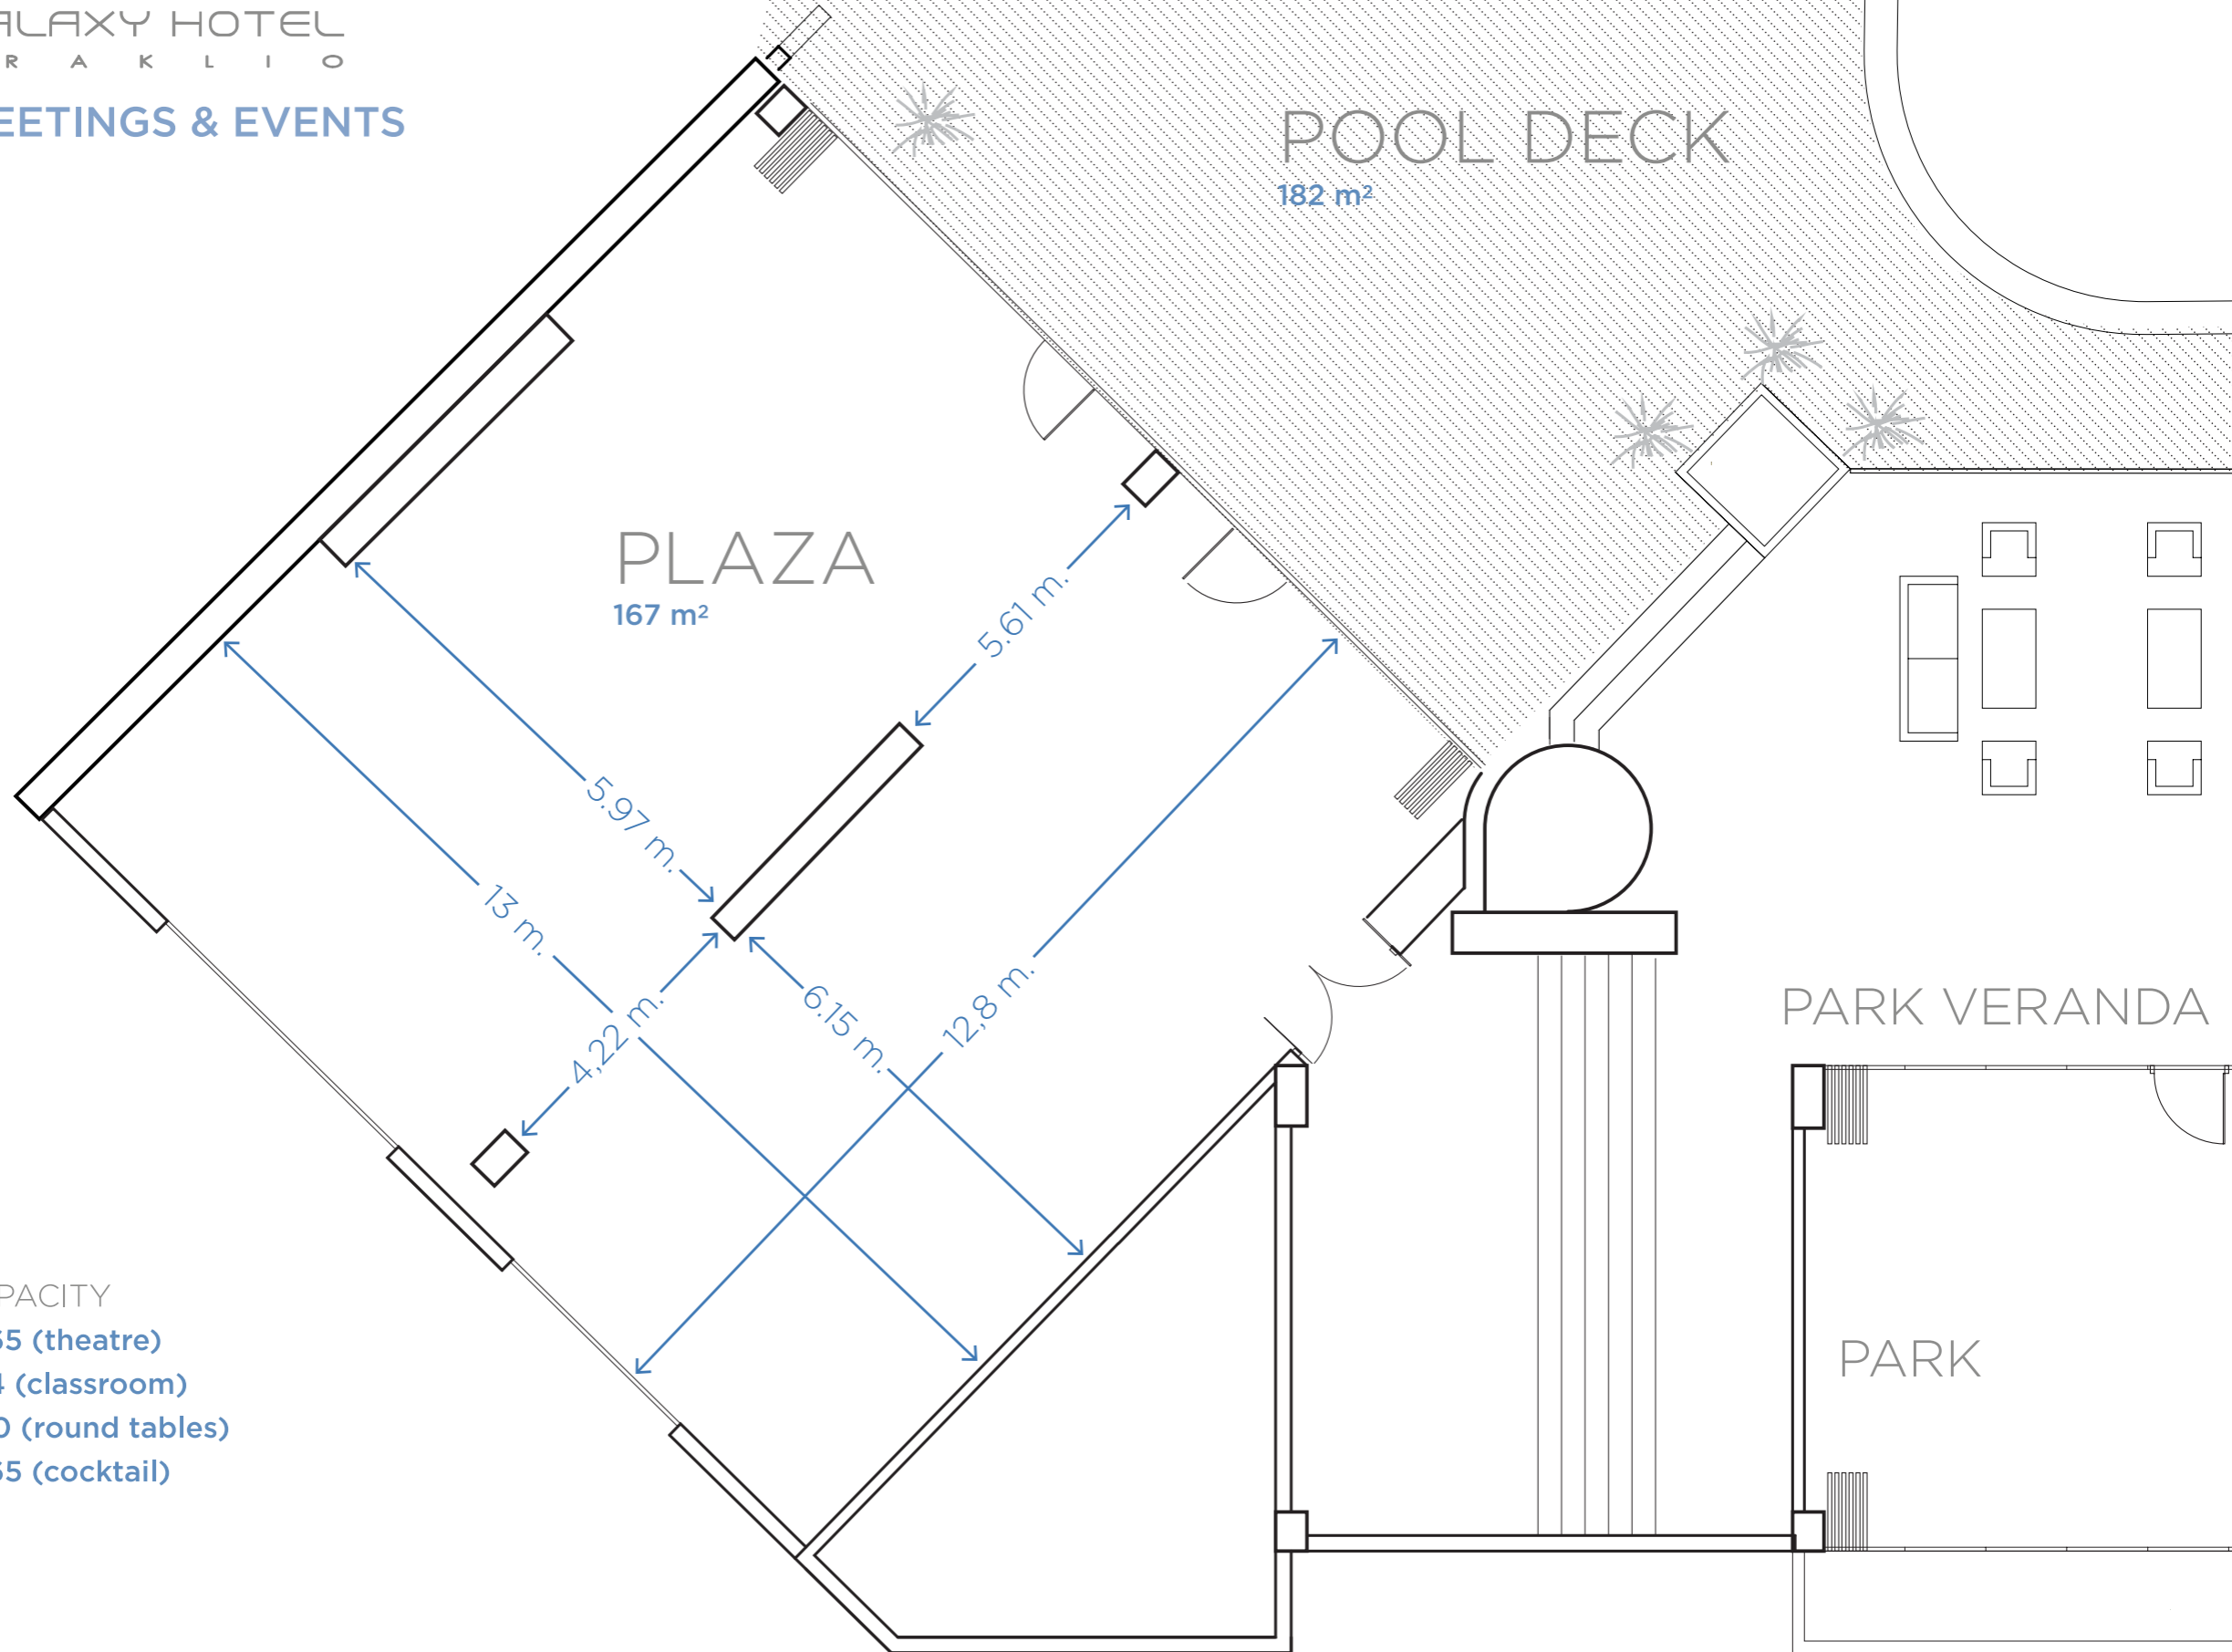

PHAEDRA I/II, each:
CAPACITY **↑50 (theatre) / ↑24 (classroom) / ↑15 (U-shape) / ↑20 (round tables)**

GALAXY HOTEL MEETINGS & EVENTS
I R A K L I O

CAPACITY	THEATRE	BOARDROOM
MEZZO I	↑18	↑8
MEZZO II	↑49	↑18
MEZZO III	↑28	↑12

GALAXY HOTEL
I R A K L I O

CAPACITY
‡65 (restaurant tables)

MEETINGS & EVENTS

GALAXY HOTEL
I R A K L I O

MEETINGS & EVENTS

GALAXY HOTEL
I R A K L I O

MEETINGS & EVENTS

	ROUND TABLES	COCKTAIL
UPPER DECK	20	30
POOL DECK	96	180
PARK VERANDA	60	150
VETRI LOWER VERANDA	40	70
VETRI UPPER VERANDA	24	40
BALLROOM VERANDA	48	50

GALAXY HOTEL
I R A K L I O

MEETINGS & EVENTS

PARK VERANDA CAPACITY

† 60 (round tables)

† 150 (cocktail)

PARK CAPACITY

† 80 (theatre)

† 42 (classroom)

† 33 (U-shape)

MEETINGS & EVENTS

GALAXY HOTEL
I R A K L I O