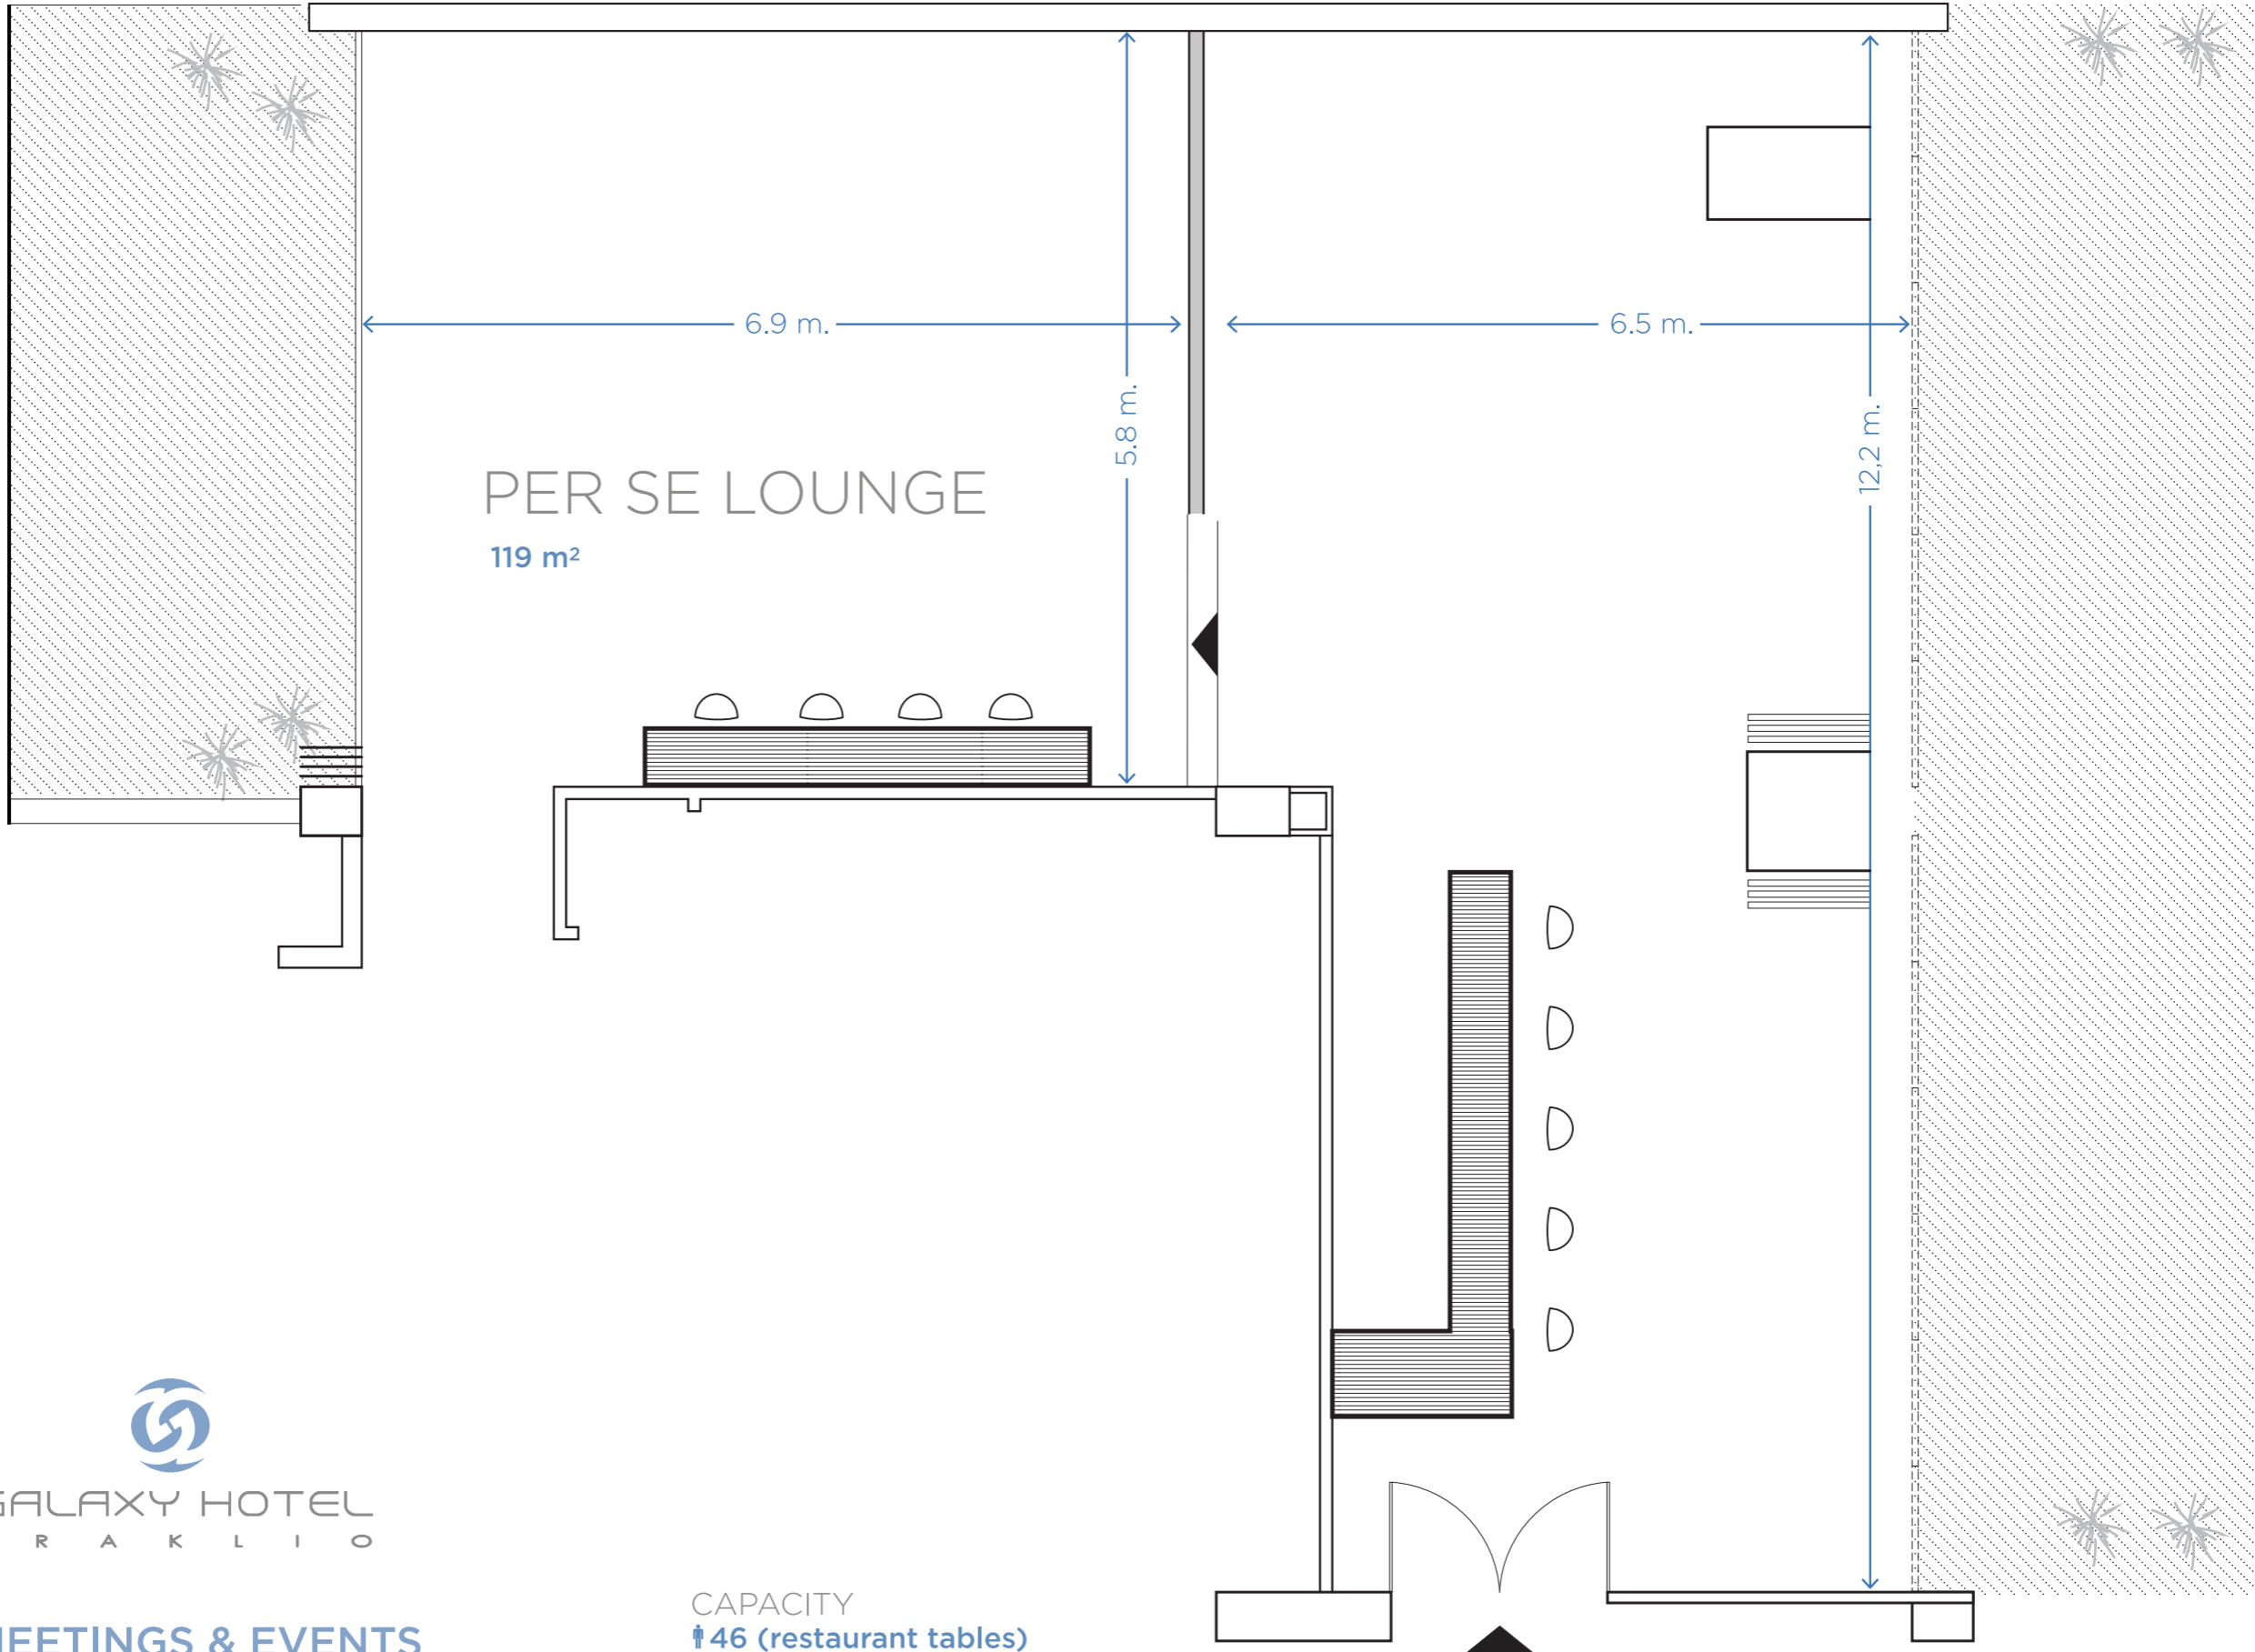

PHAEDRA I/II, each:
CAPACITY **↑50 (theatre) / ↑24 (classroom) / ↑15 (U-shape) / ↑20 (round tables)**

GALAXY HOTEL MEETINGS & EVENTS
I R A K L I O

CAPACITY	THEATRE	BOARDROOM
MEZZO I	↑18	↑8
MEZZO II	↑49	↑18
MEZZO III	↑28	↑12

BALLROOM
100 m²

- CAPACITY
- † 120 (theatre)
 - † 54 (classroom)
 - † 42 (U-shape)
 - † 60 (round tables)
 - † 120 (cocktail)

GALAXY HOTEL
I R A K L I O

MEETINGS & EVENTS

CAPACITY

†136 (theatre)

†84 (classroom)

GALAXY HOTEL
I R A K L I O

CAPACITY
‡65 (restaurant tables)

MEETINGS & EVENTS

GALAXY HOTEL
I R A K L I O

MEETINGS & EVENTS

GALAXY HOTEL
I R A K L I O

MEETINGS & EVENTS

	ROUND TABLES	COCKTAIL
UPPER DECK	20	30
POOL DECK	96	180
PARK VERANDA	60	150
VETRI LOWER VERANDA	40	70
VETRI UPPER VERANDA	24	40
BALLROOM VERANDA	48	50

† 33 (U-shape)

MEETINGS & EVENTS

GALAXY HOTEL
I R A K L I O